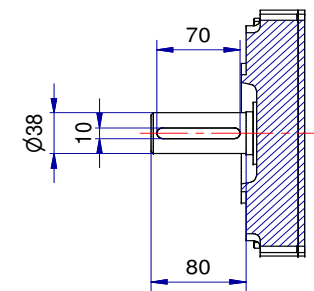

Shaft detail

01-IP55-Cast Iron-IE2-132M B14S-2_8