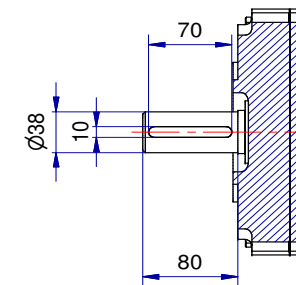

Shaft detail

01-IP55-Cast Iron-IE2-132S B14S-2_8