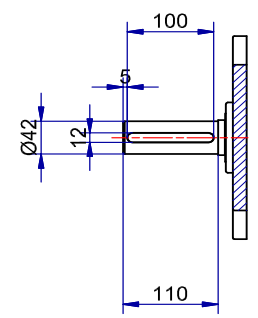

Shaft detail

01-IP55-Cast Iron-IE3-160M B3-6