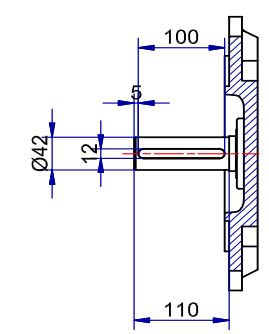

A

Shaft detail

01-IP55-Cast Iron-IE3-160M B35-6

6 5 4 3 2 1