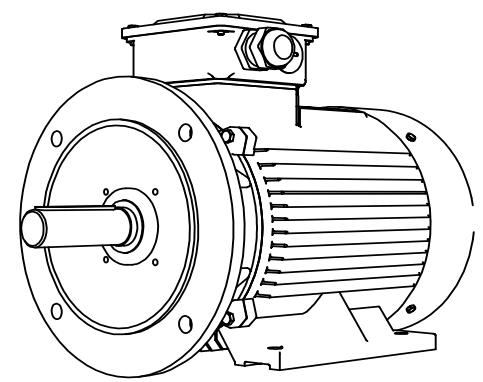

A

Shaft detail

01-IP55-Cast Iron-IE3-160M B35-6

6 5 4 3 2 1