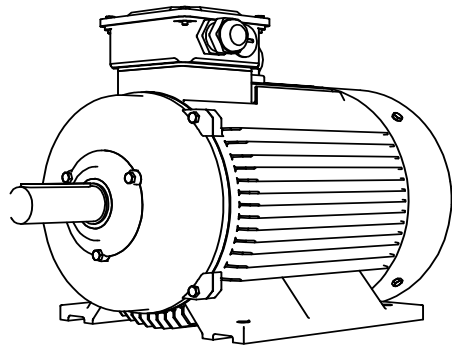

Shaft detail

01-IP55-Cast Iron-IE3-180L B3-2\_4