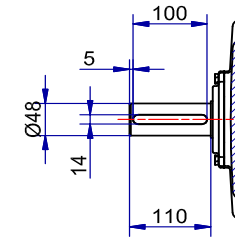

Shaft detail

01-IP55-Cast Iron-IE3-180L B3-2\_4