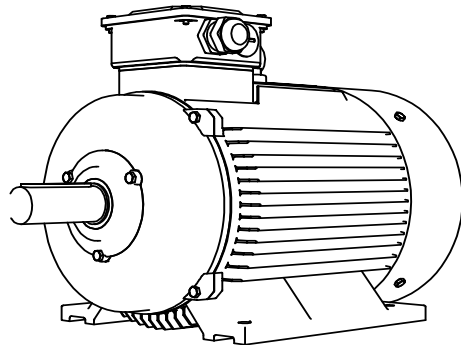

Shaft detail

01-IP55-Cast Iron-IE3-180L B3-6