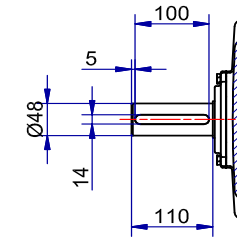

Shaft detail

01-IP55-Cast Iron-IE3-180L B3-6