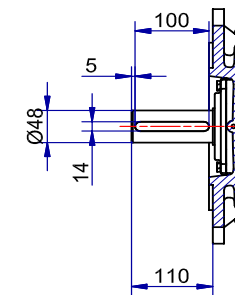

Shaft detail

01-IP55-Cast Iron-IE3-180L B35-6