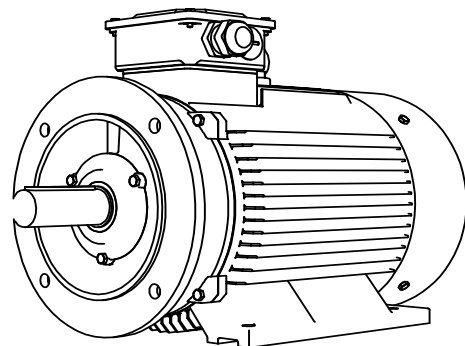

Shaft detail

01-IP55-Cast Iron-IE3-180L B35-6