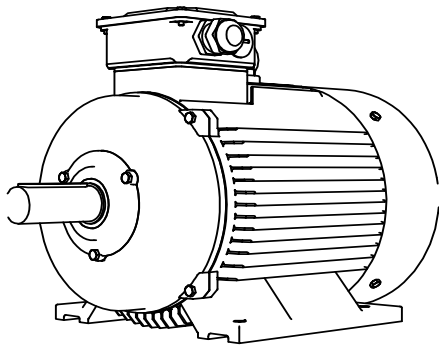

Shaft detail

01-IP55-Cast Iron-IE3-180M B3-6