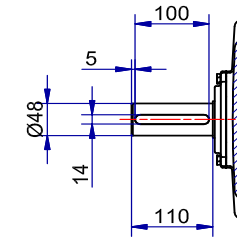

Shaft detail

01-IP55-Cast Iron-IE3-180M B3-6