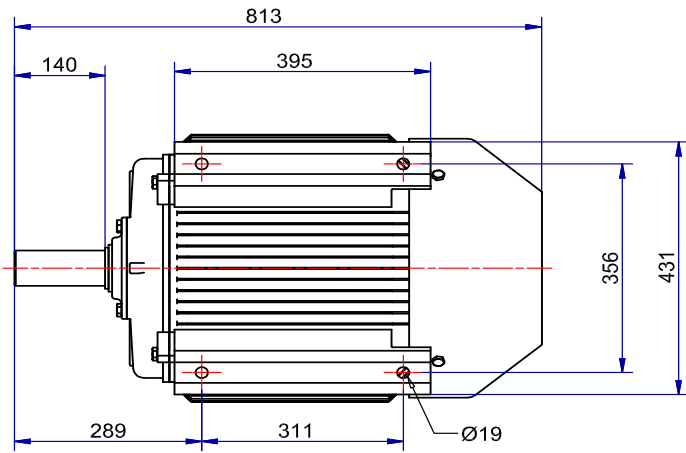

6 5 4 3 2 1

D

C

B

A

D

C

B

A

Shaft detail

01-IP55-Cast Iron-IE3-225M B3-4

6 5 4 3 2 1