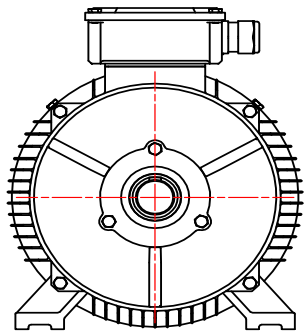

A

Shaft detail

01-IP55-Cast Iron-IE3-225M B3-4

6 5 4 3 2 1