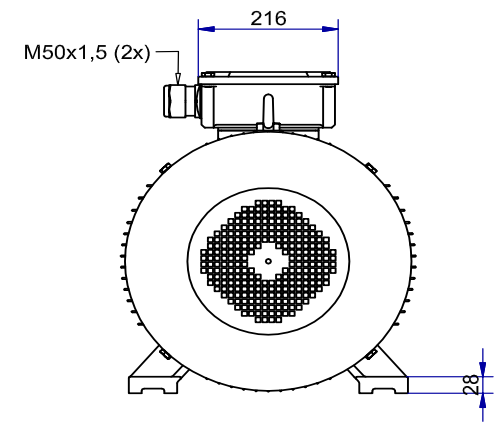

6 5 4 3 2 1

D

C

B

A

D

C

B

A

Shaft detail

01-IP55-Cast Iron-IE3-225M B3-4

6 5 4 3 2 1