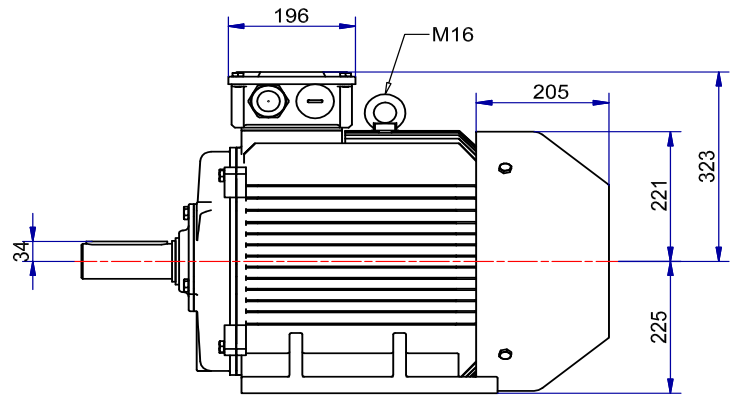

6 5 4 3 2 1

D

C

B

A

D

C

B

A

Shaft detail

01-IP55-Cast Iron-IE3-225M B3-4

6 5 4 3 2 1