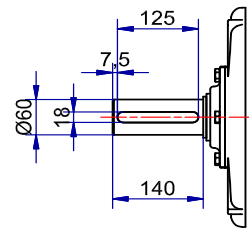

A

Shaft detail

01-IP55-Cast Iron-IE3-225M B3-4

6 5 4 3 2 1