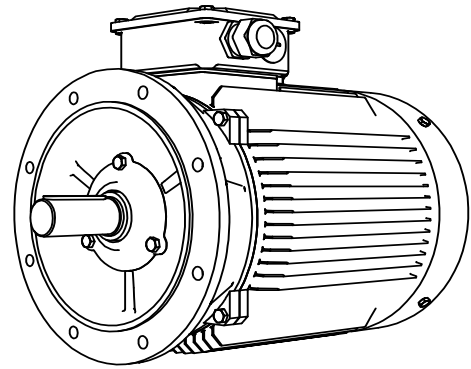

Shaft detail

01-IP55-Cast Iron-IE3-225M B5-2