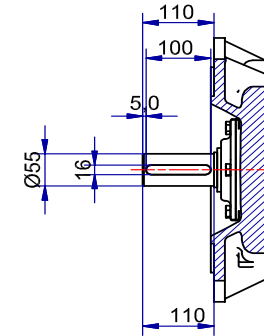

Shaft detail

01-IP55-Cast Iron-IE3-225M B5-2