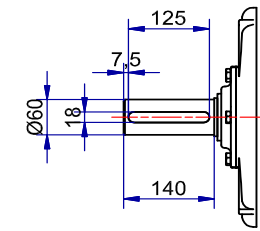

Shaft detail

01-IP55-Cast Iron-IE3-225S B3-4