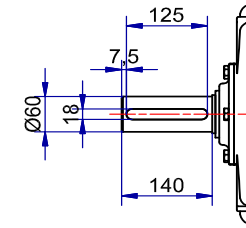

Shaft detail

01-IP55-Cast Iron-IE3-225S B3-6