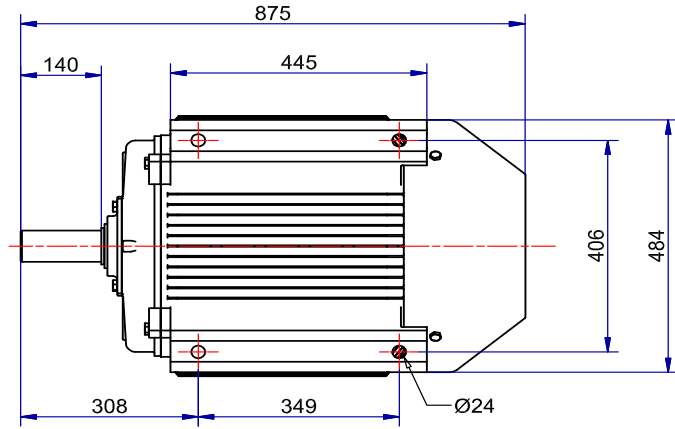

6 5 4 3 2 1

D

D

C

C

Shaft detail

B

B

A

A

01-IP55-Cast Iron-IE3-250M B3-2

6 5 4 3 2 1