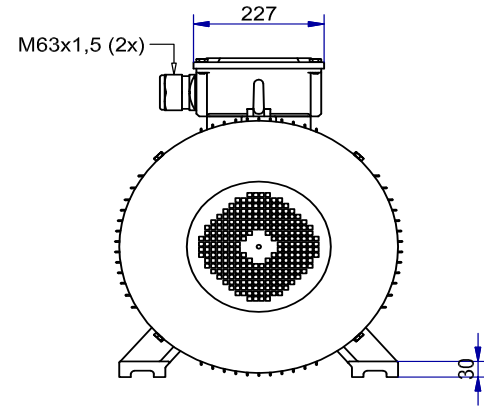

6 5 4 3 2 1

D

D

C

C

Shaft detail

B

B

A

A

01-IP55-Cast Iron-IE3-250M B3-2

6 5 4 3 2 1