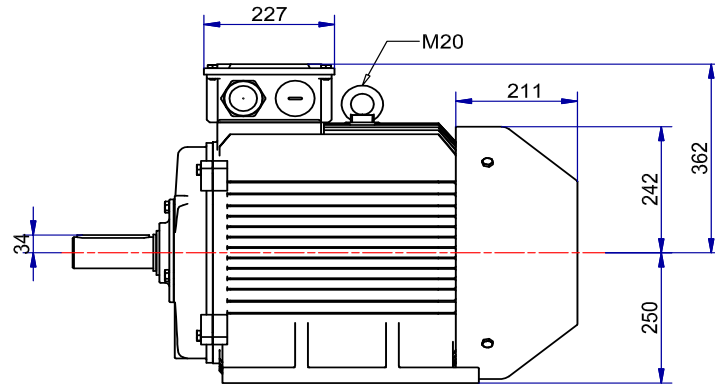

6 5 4 3 2 1

D

D

C

C

Shaft detail

B

B

A

A

01-IP55-Cast Iron-IE3-250M B3-2

6 5 4 3 2 1