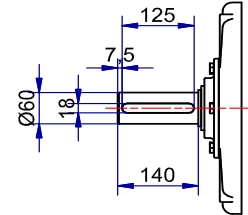

6 5 4 3 2 1

D

D

C

C

Shaft detail

B

B

A

A

01-IP55-Cast Iron-IE3-250M B3-2

6 5 4 3 2 1