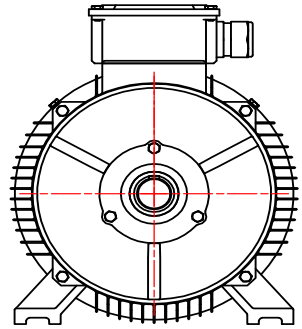

6 5 4 3 2 1

D

D

C

C

Shaft detail

B

B

A

A

01-IP55-Cast Iron-IE3-250M B3-2

6 5 4 3 2 1