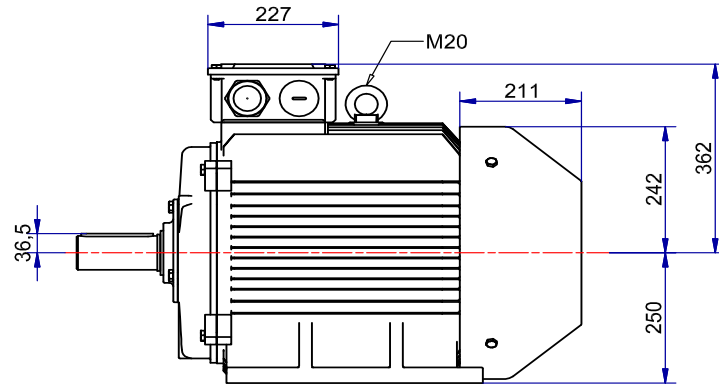

6 5 4 3 2 1

D

D

C

C

Shaft detail

B

B

A

A

01-IP55-Cast Iron-IE3-250M B3-4

6 5 4 3 2 1