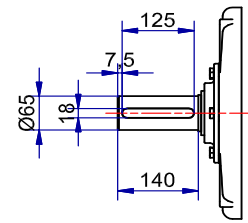

6 5 4 3 2 1

D

D

C

C

Shaft detail

B

B

A

A

01-IP55-Cast Iron-IE3-250M B3-4

6 5 4 3 2 1