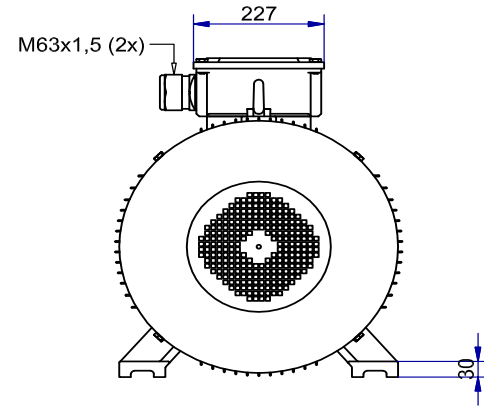

6 5 4 3 2 1

D

D

C

C

Shaft detail

B

B

A

A

01-IP55-Cast Iron-IE3-250M B3-4

6 5 4 3 2 1