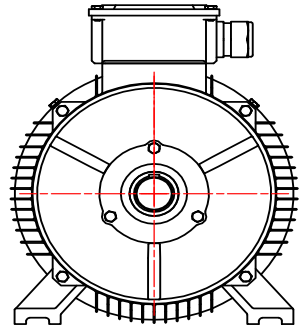

6 5 4 3 2 1

D

D

C

C

Shaft detail

B

B

A

A

01-IP55-Cast Iron-IE3-250M B3-4

6 5 4 3 2 1