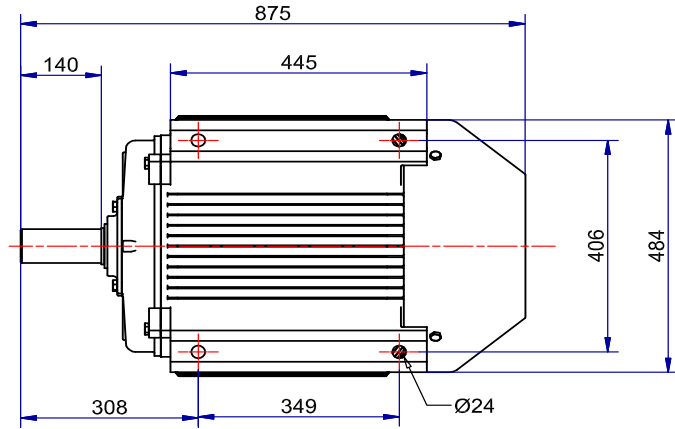

6 5 4 3 2 1

D

D

C

C

Shaft detail

B

B

A

A

01-IP55-Cast Iron-IE3-250M B3-4

6 5 4 3 2 1