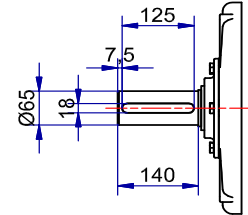

6 5 4 3 2 1

D

D

C

C

Shaft detail

B

B

A

A

01-IP55-Cast Iron-IE3-250M B3-6

6 5 4 3 2 1