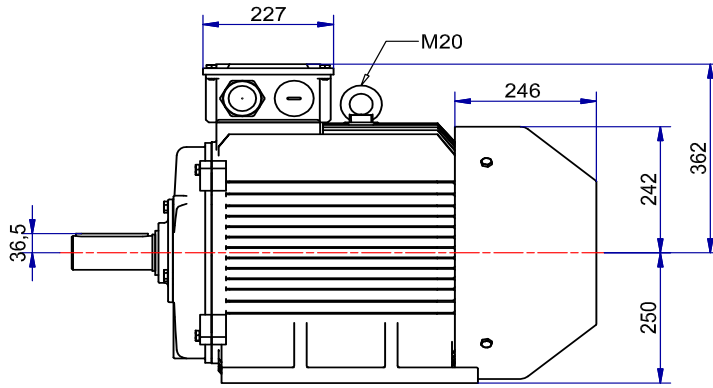

6 5 4 3 2 1

D

D

C

C

Shaft detail

B

B

A

A

01-IP55-Cast Iron-IE3-250M B3-6

6 5 4 3 2 1