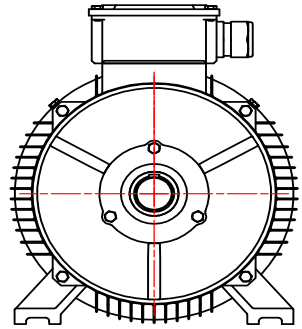

6 5 4 3 2 1

D

D

C

C

Shaft detail

B

B

A

A

01-IP55-Cast Iron-IE3-250M B3-6

6 5 4 3 2 1