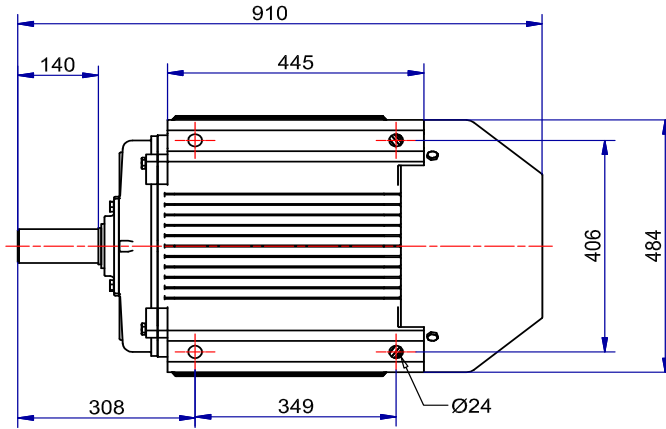

6 5 4 3 2 1

D

D

C

C

Shaft detail

B

B

A

A

01-IP55-Cast Iron-IE3-250M B3-6

6 5 4 3 2 1