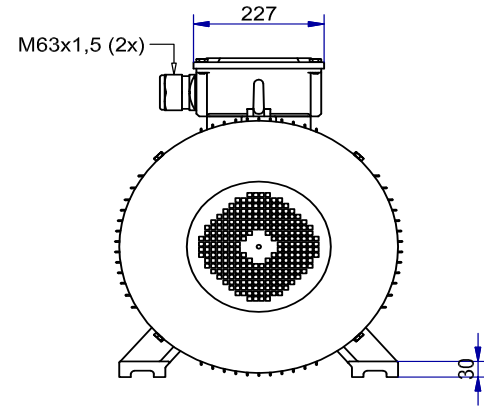

6 5 4 3 2 1

D

D

C

C

Shaft detail

B

B

A

A

01-IP55-Cast Iron-IE3-250M B3-6

6 5 4 3 2 1