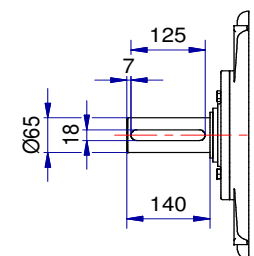

Shaft detail

01-IP55-Cast Iron-IE3-280M B3-2