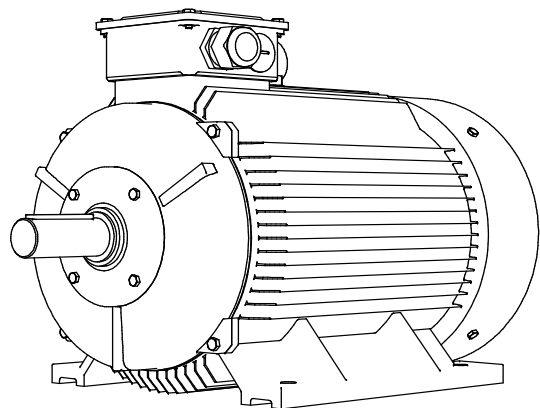

Shaft detail

01-IP55-Cast Iron-IE3-280M B3-2