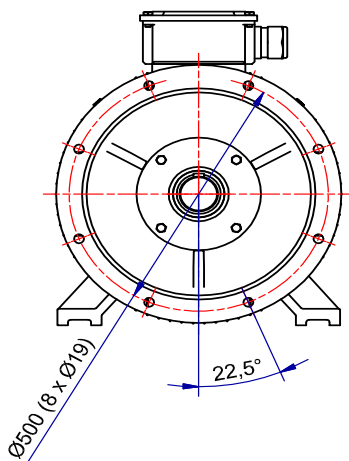

A

Shaft detail

01-IP55-Cast Iron-IE3-280M B35-4_6

6 5 4 3 2 1