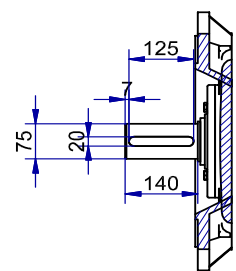

A

Shaft detail

01-IP55-Cast Iron-IE3-280M B35-4_6

6 5 4 3 2 1