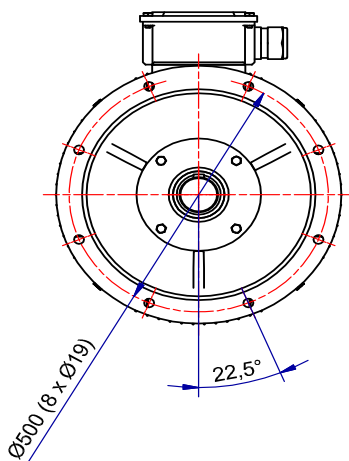

A

Shaft detail

01-IP55-Cast Iron-IE3-280M B5-4_6

6 5 4 3 2 1