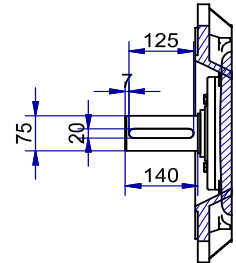

A

Shaft detail

01-IP55-Cast Iron-IE3-280M B5-4_6

6 5 4 3 2 1