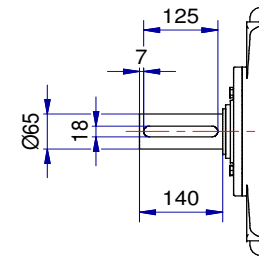

Shaft detail

01-IP55-Cast Iron-IE3-280S B3-2