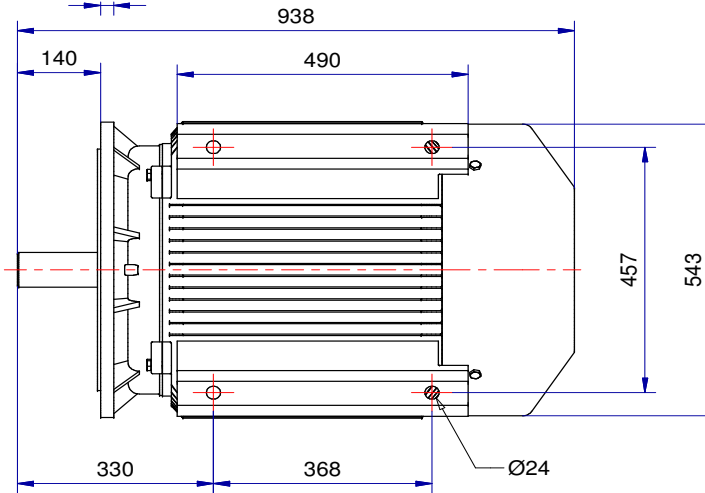

Shaft detail

01-IP55-Cast Iron-IE3-280S B35-2