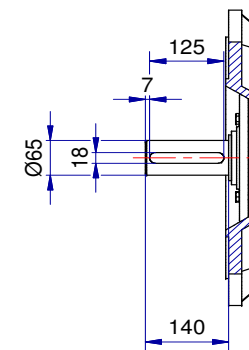

Shaft detail

01-IP55-Cast Iron-IE3-280S B35-2