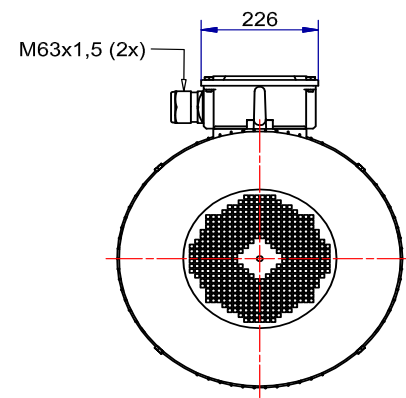

6 5 4 3 2 1

D

C

B

A

D

C

B

A

Shaft detail

01-IP55-Cast Iron-IE3-280S B5-4_6

6 5 4 3 2 1