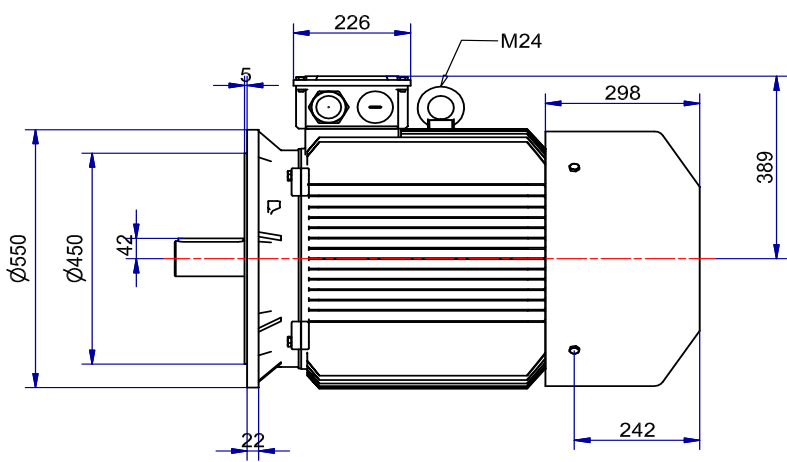

6 5 4 3 2 1

D

C

B

A

D

C

B

A

Shaft detail

01-IP55-Cast Iron-IE3-280S B5-4_6

6 5 4 3 2 1