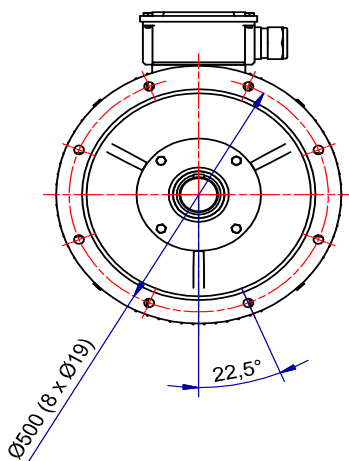

A

Shaft detail

01-IP55-Cast Iron-IE3-280S B5-4_6

6 5 4 3 2 1