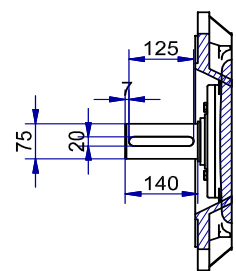

A

Shaft detail

01-IP55-Cast Iron-IE3-280S B5-4_6

6 5 4 3 2 1