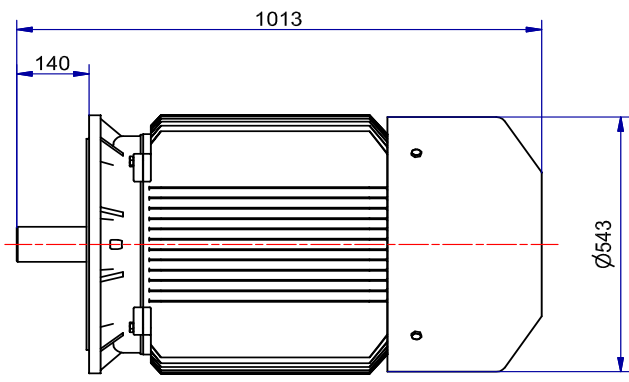

A

Shaft detail

01-IP55-Cast Iron-IE3-280S B5-4_6

6 5 4 3 2 1