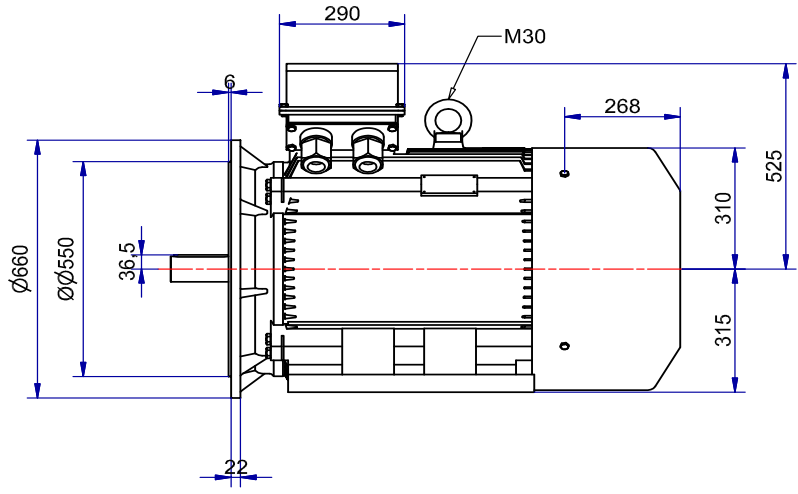

6 5 4 3 2 1

D

C

B

A

D

C

B

A

Shaft detail

01-IP55-Cast Iron-IE3-315S B35-2

6 5 4 3 2 1

www.roydisa.es