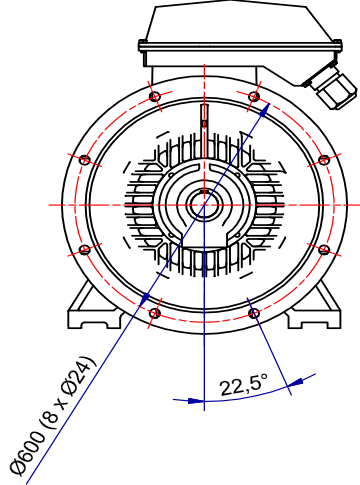

A

Shaft detail

01-IP55-Cast Iron-IE3-315S B35-2

6 5 4 3 2 1

www.roydisa.es