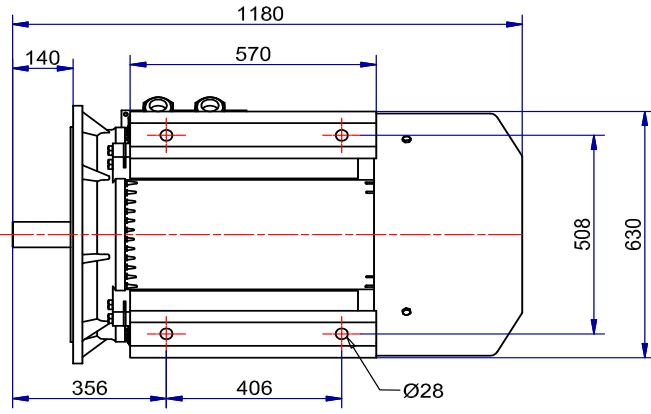

6 5 4 3 2 1

D

C

B

A

D

C

B

A

Shaft detail

01-IP55-Cast Iron-IE3-315S B35-2

6 5 4 3 2 1

www.roydisa.es