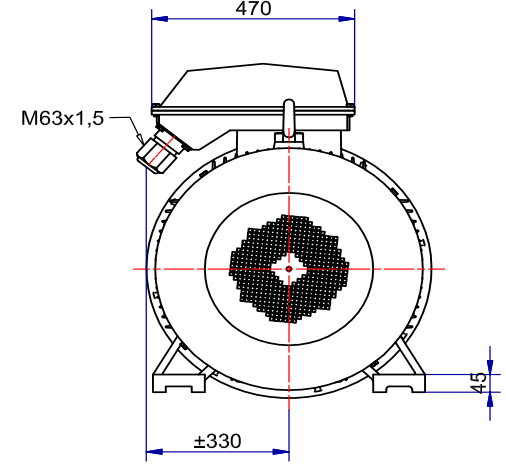

6 5 4 3 2 1

D

C

B

A

D

C

B

A

Shaft detail

01-IP55-Cast Iron-IE3-315S B35-2

6 5 4 3 2 1

www.roydisa.es