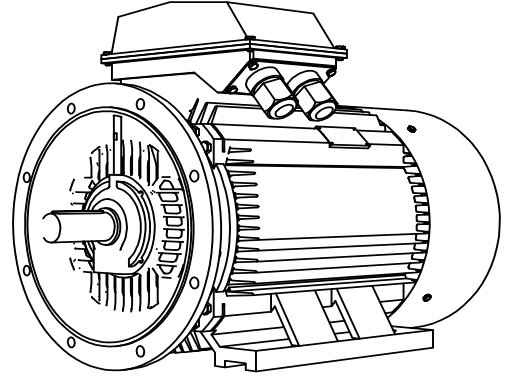

A

Shaft detail

01-IP55-Cast Iron-IE3-315S B35-2

6 5 4 3 2 1

www.roydisa.es