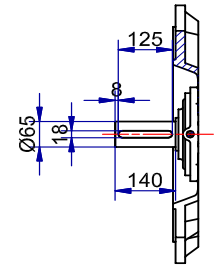

A

Shaft detail

01-IP55-Cast Iron-IE3-315S B35-2

6 5 4 3 2 1

www.roydisa.es