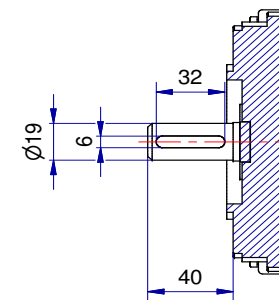

Shaft detail

01-IP55-Aluminium-IE2-80 B14S-2_8