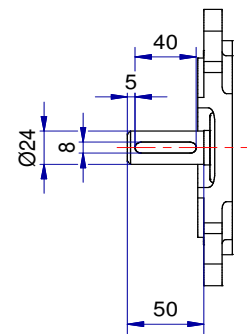

Shaft detail

01-IP55-Cast Iron-IE2-90S B35-2\_8